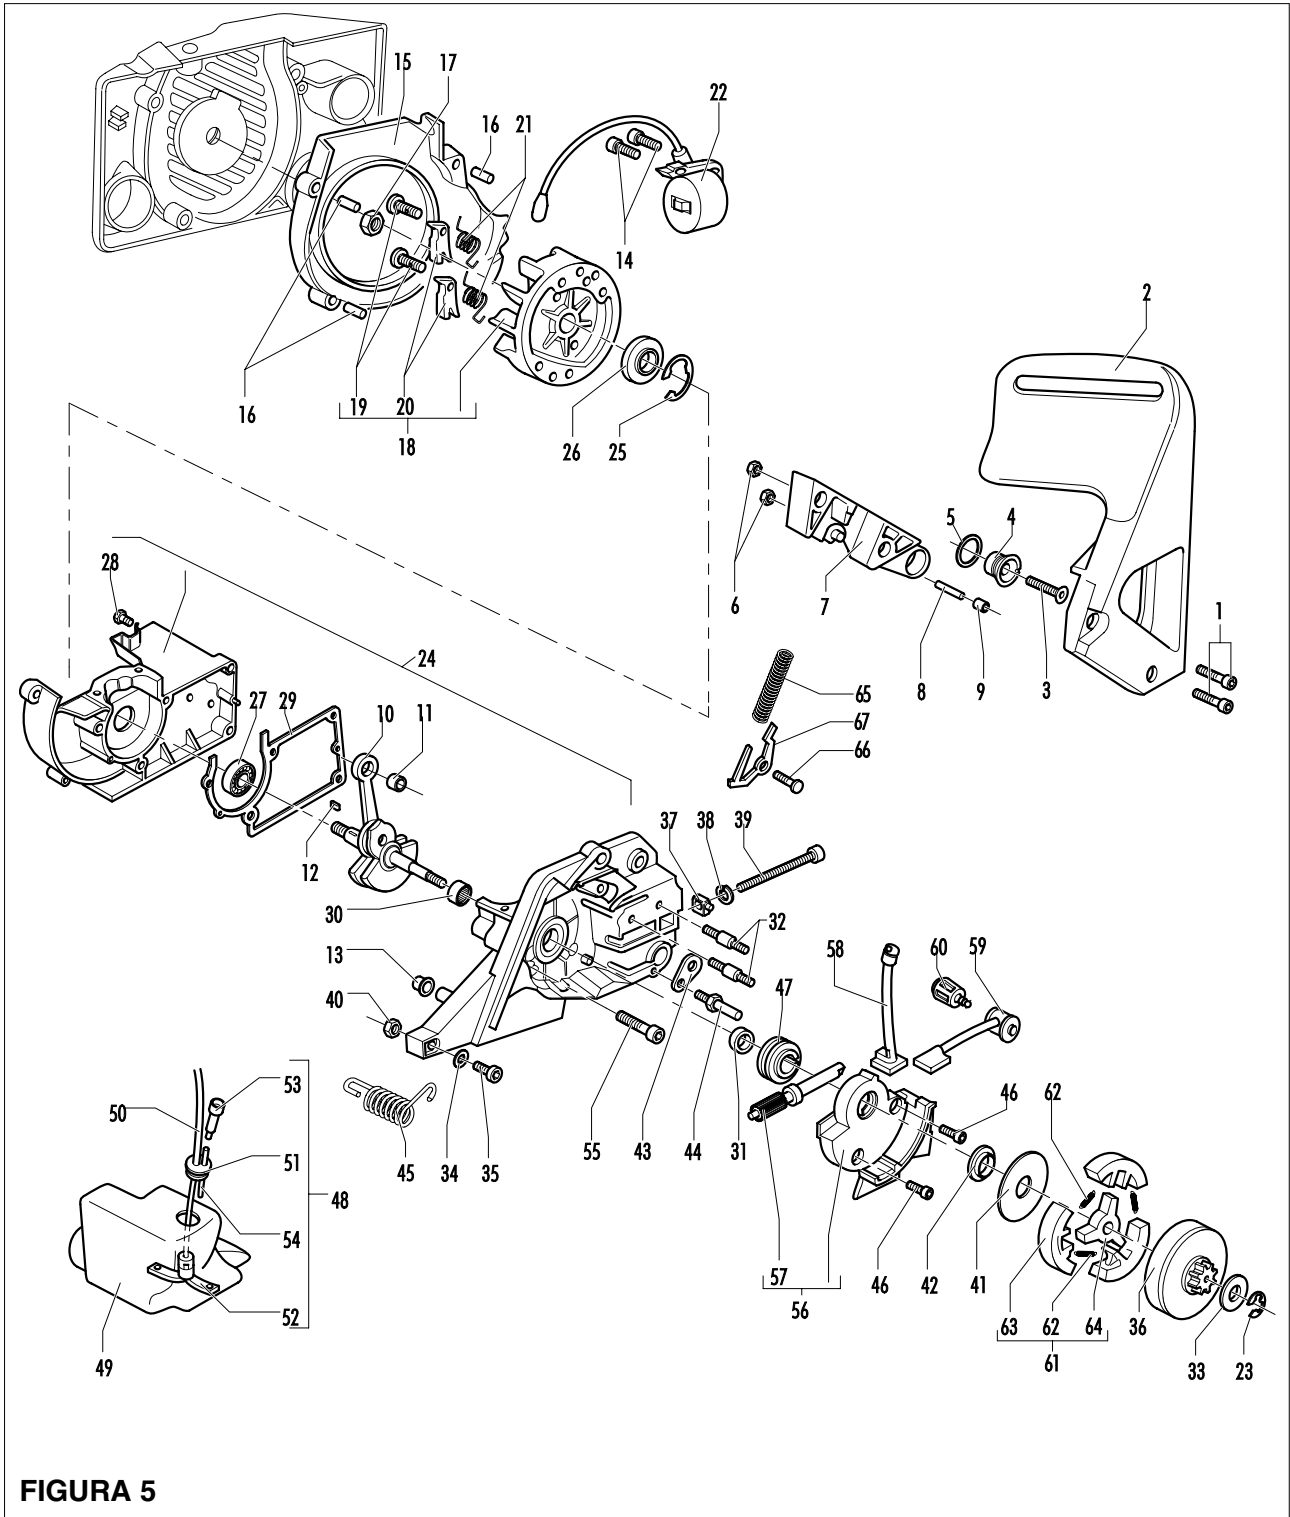

brand	PARTNER

date	FEB/03	SHEET 5/6

Model	Prefix
P 538E 14"	01

Product number
953900310

FIGURA 5