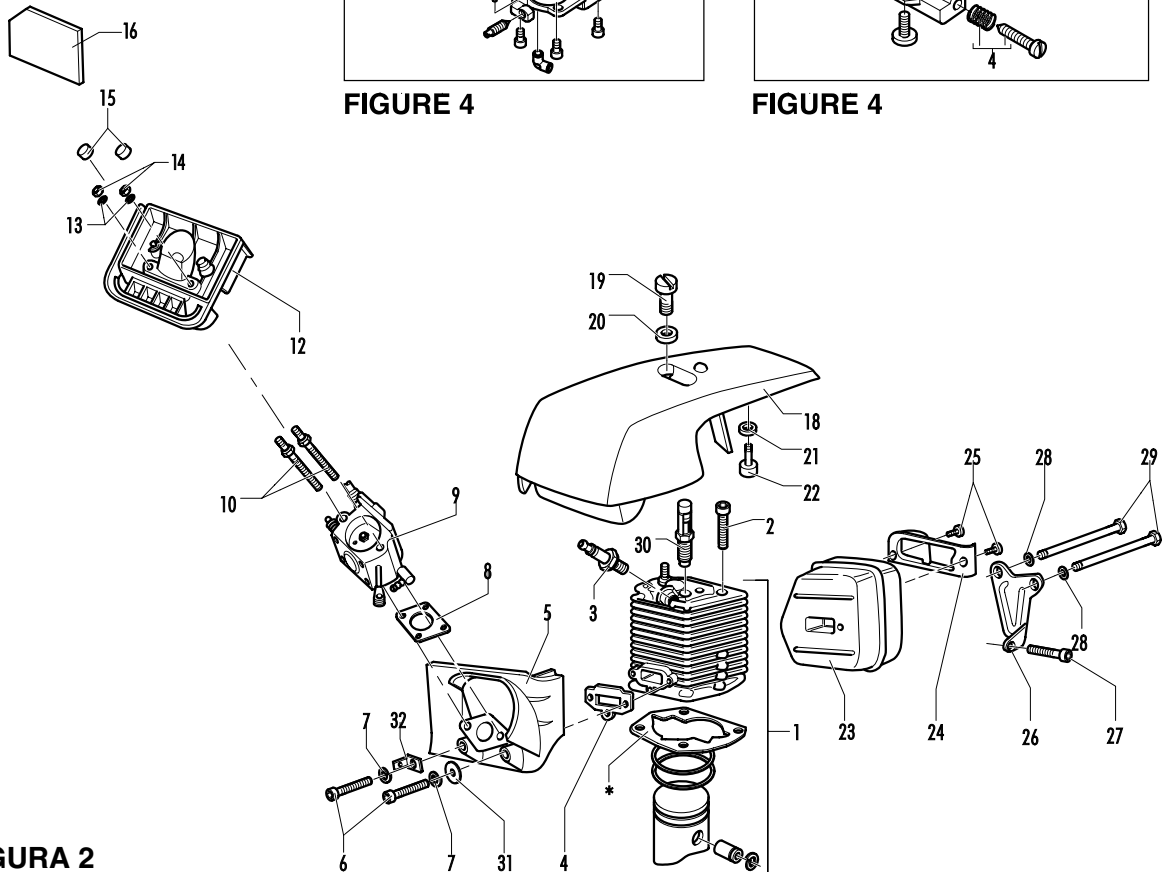

brand	PARTNER

date	FEB/03	SHEET 3/6

Model	Prefix
P 538E 14"	01

Product number
953900310

FIGURA 2