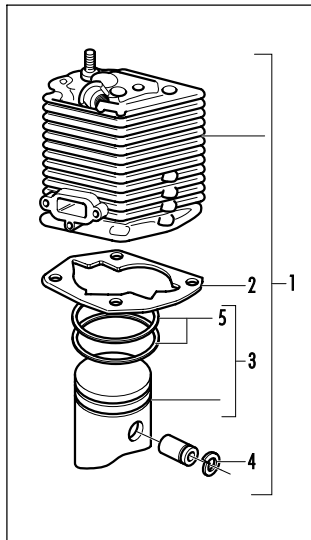

brand	PARTNER

date	FEB/03	SHEET 3/6

Model	Prefix
P 538E 14"	01

Product number
953900310

FIGURE 3