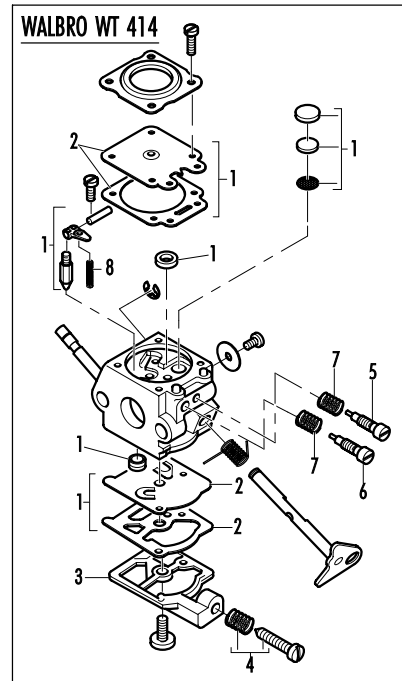

brand	PARTNER

date	FEB/03	SHEET 3/6

Model	Prefix
P 538E 14"	01

Product number
953900310

FIGURE 4