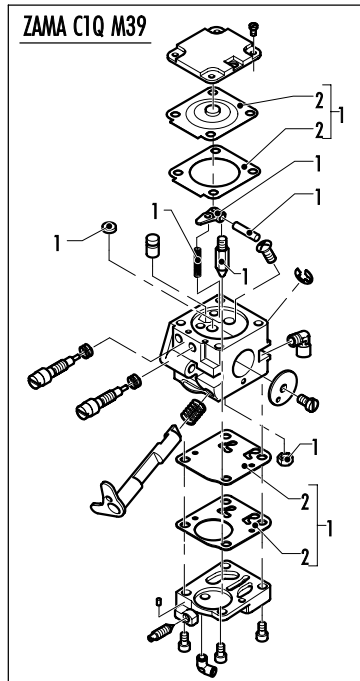

brand	PARTNER

date	FEB/03	SHEET 3/6

Model	Prefix
P 538E 14"	01

Product number
953900310

FIGURE 4